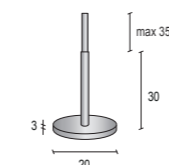

Children components

Componenti bambino
Kompositionen Kinder
Composants enfant
Componentes niño

Wooden neck caps

Terminali in legno
Holzabschlüsse
Tenons en bois
Tape en madera

CODE	AGE	Color
9672	1	AS
9674	1	WH
9682	3-4/6-8/10-12	AS
9683	3-4/6-8/10-12	WH

CODE	AGE	Color
9677	1	AS
9679	1	WH
9687	3-4/6-8/10-12	AS
9689	3-4/6-8/10-12	WH

CODE	AGE	Color
966300L	1	CH
966400L	3-4/6-8	CH
966600L	10-12	CH

Metal neck caps

Terminali in metallo
Metallabschlüsse
Tenons en métal
Tape metálico

Metal stands

Basi in metallo
Metallständer
Pieds en métal
Bases en metal

CODE	Age	Color
BU9650200	1/3-4	CH