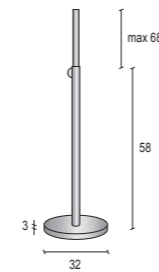

Metal stands

Basi in metallo
Metalständer
Pieds en métal
Bases en metal

CODE	M/F	Color
BU9650320	M	CH
BU9650329	M	VV