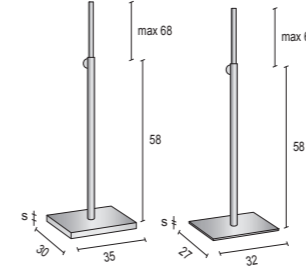

CODE	s	M/F	Color
965000	0,6	M	CH
965000E	0,3	M	CH
965009	0,5	M	VV

CODE	s	M/F	Color
BU96100	0,6	M	CH

Hat display with neck cap

Espositore per cappello con terminale incluso
Hutständer mit abschluss
Présentoir pour chapeaux avec tenon inclu
Expositor para sombreros con tape incluido