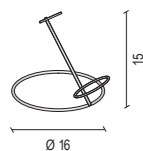

Leg Stand

Supporto per gamba
Damen-Bein Ständer
Support pour jambe
Soporte para pierna

CODE	
BU199M	CH
BU199P	CL