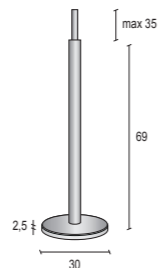

## Wooden stands

Basi in legno  
Holzständer  
Pieds bois  
Bases en madera

CODE	M/F	Color
9655E	F	WL
9656E	F	BL
9657E	F	AS
9659G	F	UA
9658E	F	WH
9829E	F	LV

CODE	M/F	Color
9656C	F	BL
9657C	F	AS
9657CG	F	UA