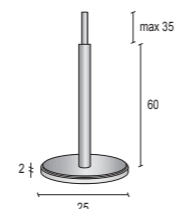

## Wooden stands

Basi in legno  
Holzständer  
Pieds bois  
Bases en madera

CODE	AGE	Color
9617	3-4/6-8/10-12	AS
9619	3-4/6-8/10-12	WH

CODE	AGE	Color
9642	1	AS
9644	1	WH

CODE	AGE	Color
9602	3-4	AS
9604	3-4	WH