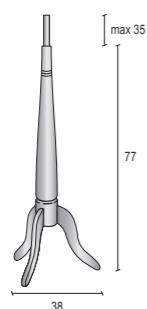

CODE	M/F	Color
9656C	F	BL
9657C	F	AS
9657CG	F	UA