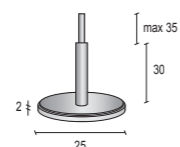

## Wooden stands

Basi in legno  
Holzständer  
Pieds bois  
Bases en madera

CODE	AGE	Color
9617	3-4/6-8/10-12	AS
9619	3-4/6-8/10-12	WH

CODE	AGE	Color
9642	1	AS
9644	1	WH

CODE	AGE	Color
9602	3-4	AS
9604	3-4	WH