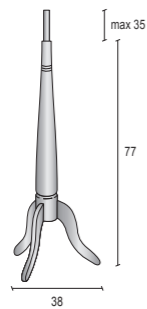

## Wooden stands

Basi in legno  
Holzständer  
Pieds bois  
Bases en madera

CODE	M/F	Color
9655E	M	WL
9656E	M	BL
9657E	M	AS
9659G	M	UA
9658E	M	WH
9829E	M	LV

CODE	M/F	Color
9656C	M	BL
9657C	M	AS
9657CG	M	UA