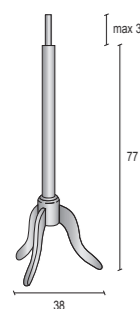

Female components

Componenti donna
Kompositionen Damen
Composants femme
Componentes señora

new product

Wooden neck caps

Terminali in legno
Holzabschlüsse
Tenons en bois
Tape en madera

CODE	M/F	Color
9680	F	WL
9681	F	BL
9682	F	AS
9734G	F	UA
9683	F	WH
9726	F	LV

CODE	M/F	Color
9681C	F	BL
9682C	F	AS
9734CG	F	UA

CODE	M/F	Color
9685	F	WL
9686	F	BL
9687	F	AS
9687G	F	UA
9689	F	WH

CODE	M/F	Color
966600L	F	CH
966609L	F	VV
966615L	F	MT
966612L	F	GO
966611L	F	BL

Wooden stands

Basi in legno
Holzständer
Pieds bois
Bases en madera

CODE	M/F	Color
9655E	F	WL
9656E	F	BL
9657E	F	AS
9659G	F	UA
9658E	F	WH
9829E	F	LV