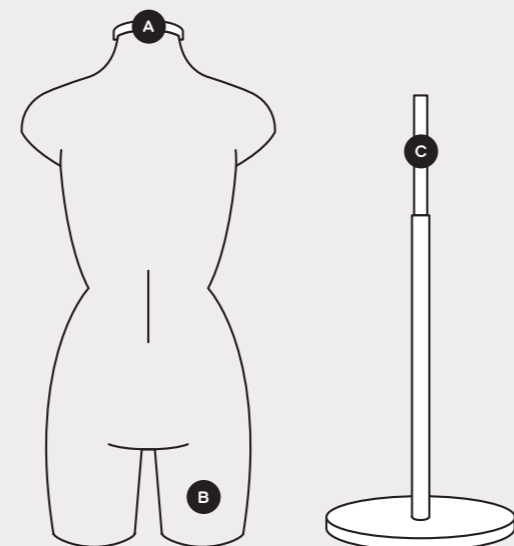

**A Neck cap included in the price**  
Removable chrome neck cap.

**B Three fitting possibilities**  
Leg, back and neck fitting.

**C Height adjustable**  
All stands are adjustable in height.