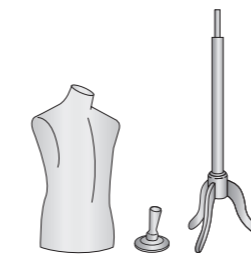

COMPONENTS				
CODE	Age	●	●	
BU9501P52	3-4	BG	AS	
BU9508P58	3-4	WH	WH	
BU9511P52	6-8	BG	AS	
BU9518P58	6-8	WH	WH	
BU9521P52	10-12	BG	AS	
BU9528P58	10-12	WH	WH	

BTM Bust + Cover + Chrome round stand + Chrome neck cap

Busto + Maglietta + Base tonda cromata + Terminale cromato.
Deko-Büste + Überzug + Rundständer, verchromt + Metallabschluß.
Buste + Housse + Pied métal ronde chromé + Tenon.
Busto + Funda + Base redonda cromada + Tape.