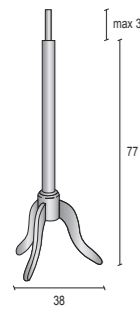

Male components

Componenti uomo
Kompositionen Herren
Composants homme
Componentes caballero

Wooden neck caps

Terminali in legno
Holzabschlüsse
Tenons en bois
Tape en madera

CODE	M/F	Color
9690	M	WL
9691	M	BL
9692	M	AS
9634G	M	UA
9693	M	WH
9727	M	LV

CODE	M/F	Color
9691C	M	BL
9692C	M	AS
9634CG	M	UA

CODE	M/F	Color
9695	M	WL
9696	M	BL
9697	M	AS
9697G	M	UA
9699	M	WH

CODE	M/F	Color
966500L	M	CH
966509L	M	VV
966515L	M	MT
966512L	M	GO
966511L	M	BL

Wooden stands

Basi in legno
Holzständer
Pieds bois
Bases en madera

CODE	M/F	Color
9655E	M	WL
9656E	M	BL
9657E	M	AS
9659G	M	UA
9658E	M	WH
9829E	M	LV