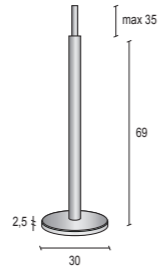

## Wooden stands

Basi in legno  
Holzständer  
Pieds bois  
Bases en madera

CODE	M/F	Color
9655E	M	WL
9656E	M	BL
9657E	M	AS
9659G	M	UA
9658E	M	WH
9829E	M	LV

CODE	M/F	Color
9656C	M	BL
9657C	M	AS
9657CG	M	UA