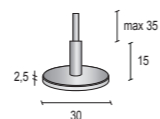

CODE	M/F	Color
9652/15	F	AS
9653/15	F	WH

Metal neck caps

Terminali in metallo
Metallabschlüsse
Tenons en métal
Tape metálico