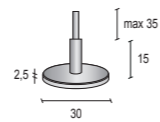

CODE	M/F	Color
9652/15	M	AS
9653/15	M	WH